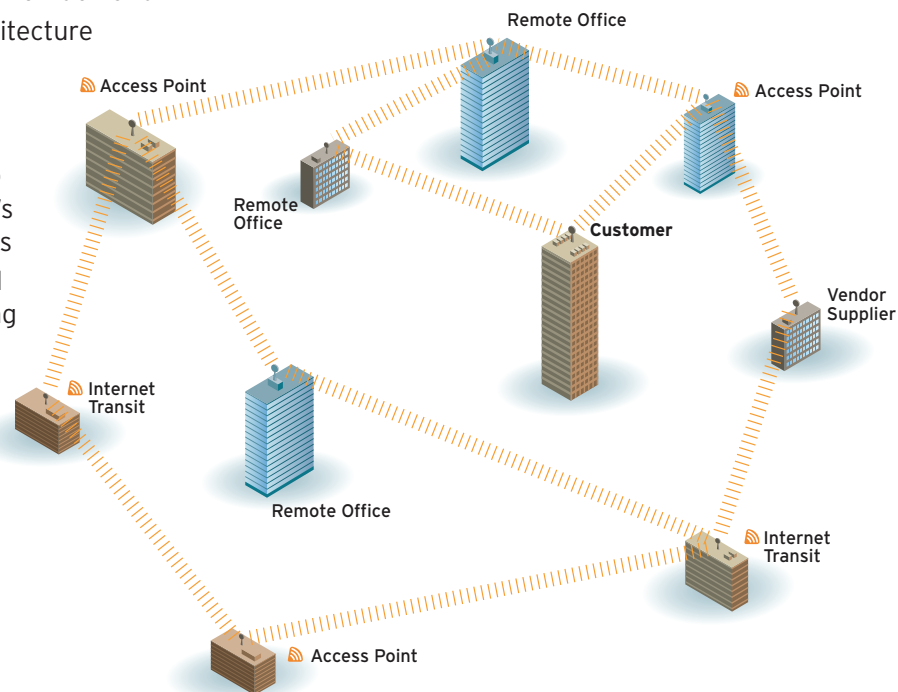

Your Solution For Fast, Reliable, Secure Business Class Wireless Internet

Introducing Business Only Broadband™ WiMAN PublicCONNECT™, a highly-available, simple, cost-effective, fully-managed solution for high-speed Internet, which includes local access. Regardless of your organization's size, mission-critical applications such as on-demand CRM and ERP, VoIP, storage, back-up and recovery as well as accessing the Internet require a fast, stable, reliable, high-performance solution that BOB provides. BOB's carrier class Wireless Metro Area Network (WiMAN) service is available in New York, New Jersey and Chicago.

Network Benefits

- 100 percent wireless infrastructure
- No common infrastructure with the LEC
- Fully meshed, self-healing architecture
- Scalable bandwidth on-demand
- Secure MPLS architecture with Layer 2 and Layer 3 services
- 1 Mbps to 1 Gbps
- Interconnection to multiple Tier 1 ISP's in diverse locations
- 24/7/365 NOC and network monitoring