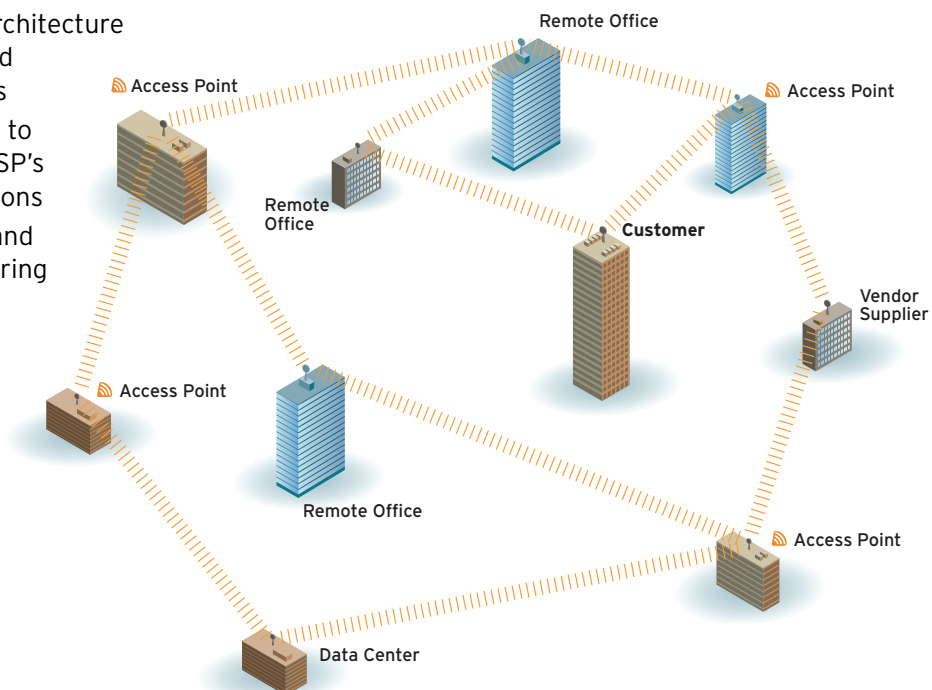

Bring Your Remote Locations Together

Introducing Business Only Broadband™ WiMAN PrivateCONNECT™, our most flexible and secure service. Uptime is money and BOB's wireless Metro Ethernet service can seamlessly link your geographically remote LANs. Available in New York, New Jersey and Chicago, by transmitting over BOB's microwave-based Wireless Metro Area Network (WiMAN), helping you receive 100 percent uptime and privacy.

Network Benefits

- 100 percent wireless infrastructure
- No common infrastructure with the LEC
- Fully meshed, self-healing architecture
- Scalable bandwidth on-demand
- 1 Mbps to 1 Gbps
- BGP/advanced routing
- Secure MPLS architecture with Layer 2 and Layer 3 services
- Interconnection to multiple Tier 1 ISP's in diverse locations
- 24/7/365 NOC and network monitoring